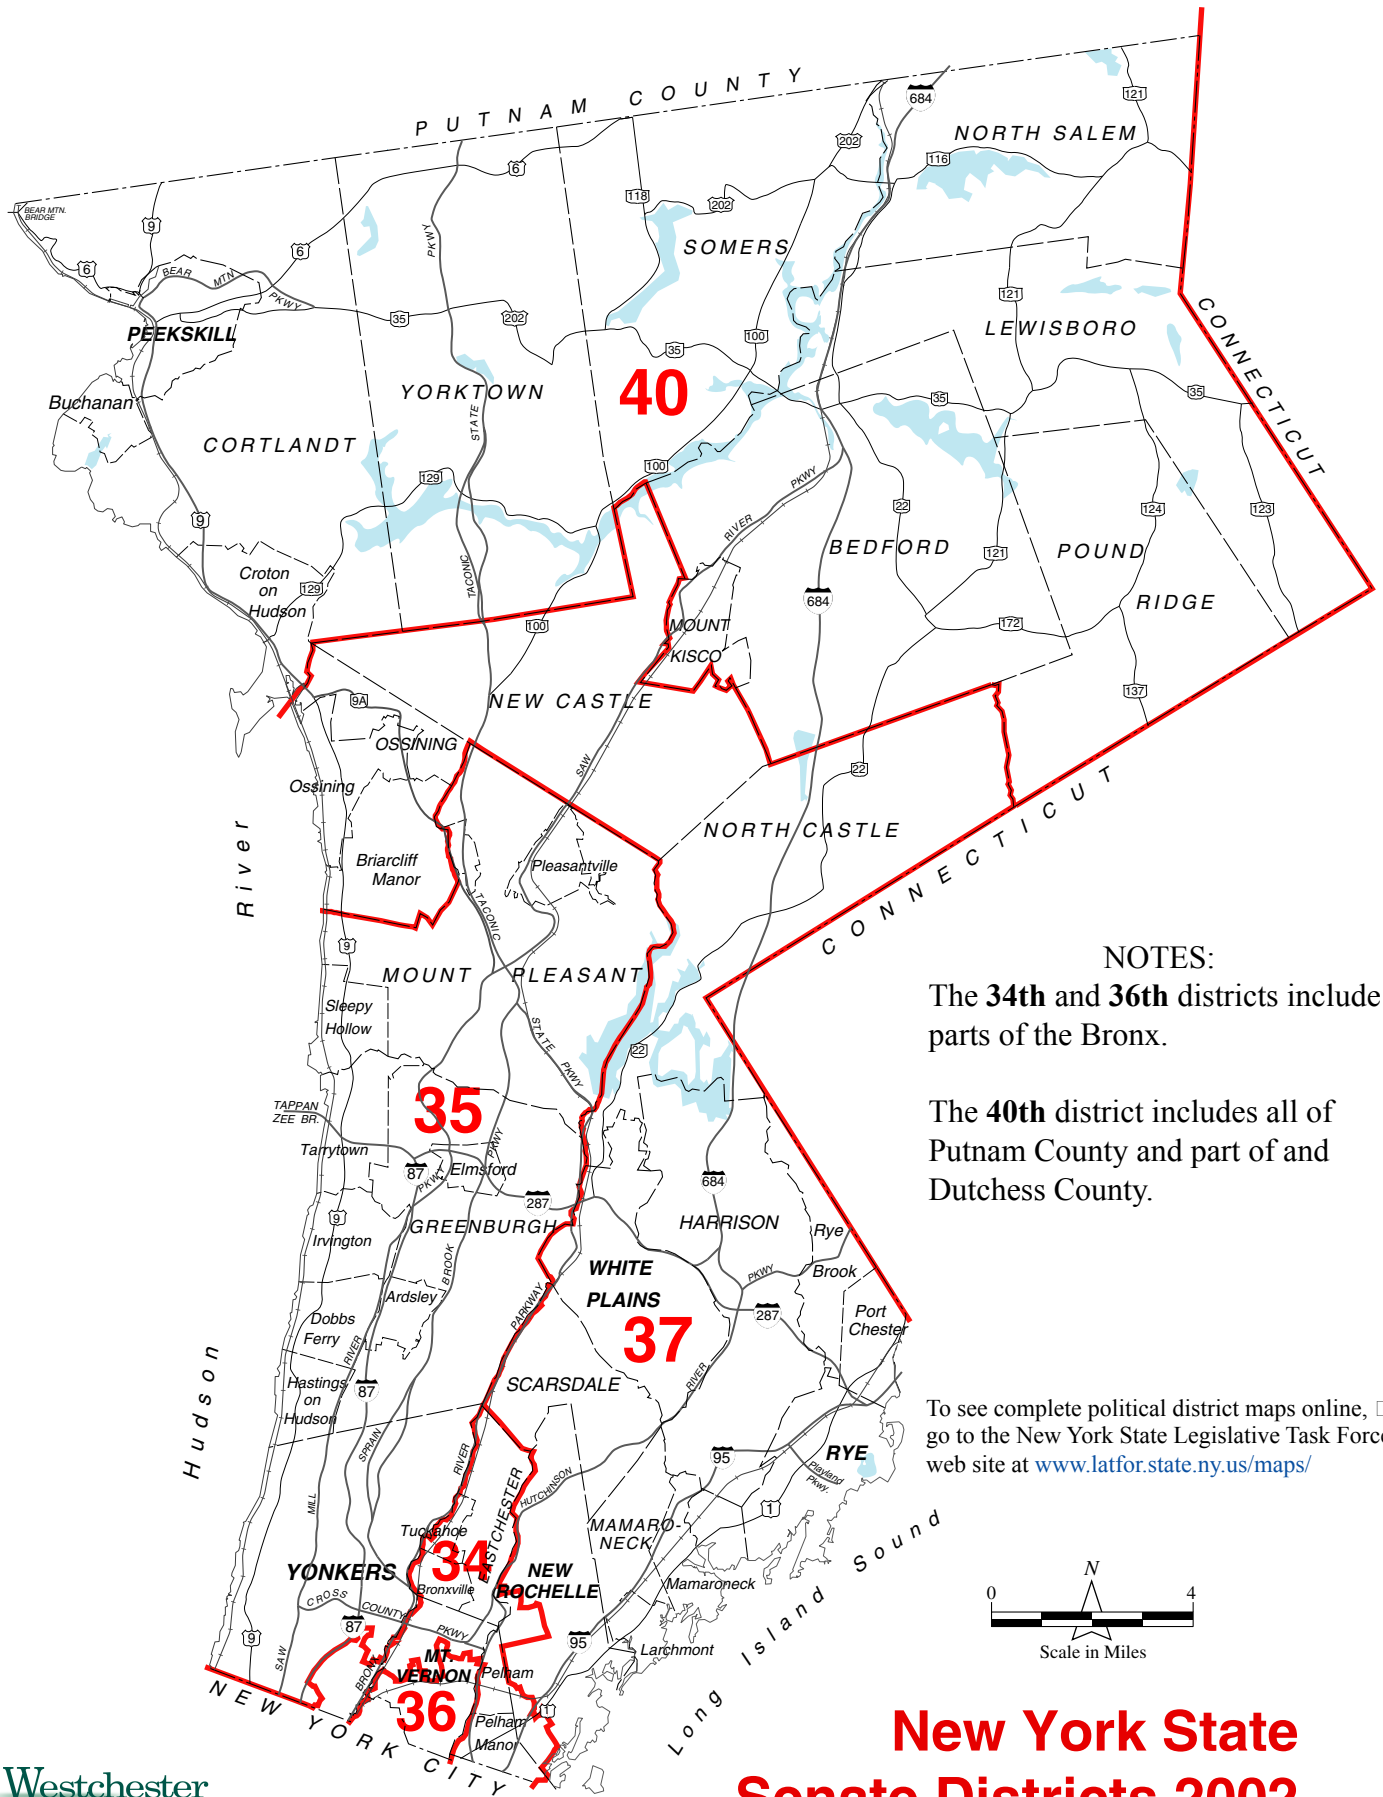

WESTCHESTER COUNTY, NEW YORK

NOTES:

The **34th** and **36th** districts include parts of the Bronx.

The **40th** district includes all of Putnam County and part of and Dutchess County.

To see complete political district maps online, go to the New York State Legislative Task Force web site at www.latfor.state.ny.us/maps/

New York State Senate Districts 2002