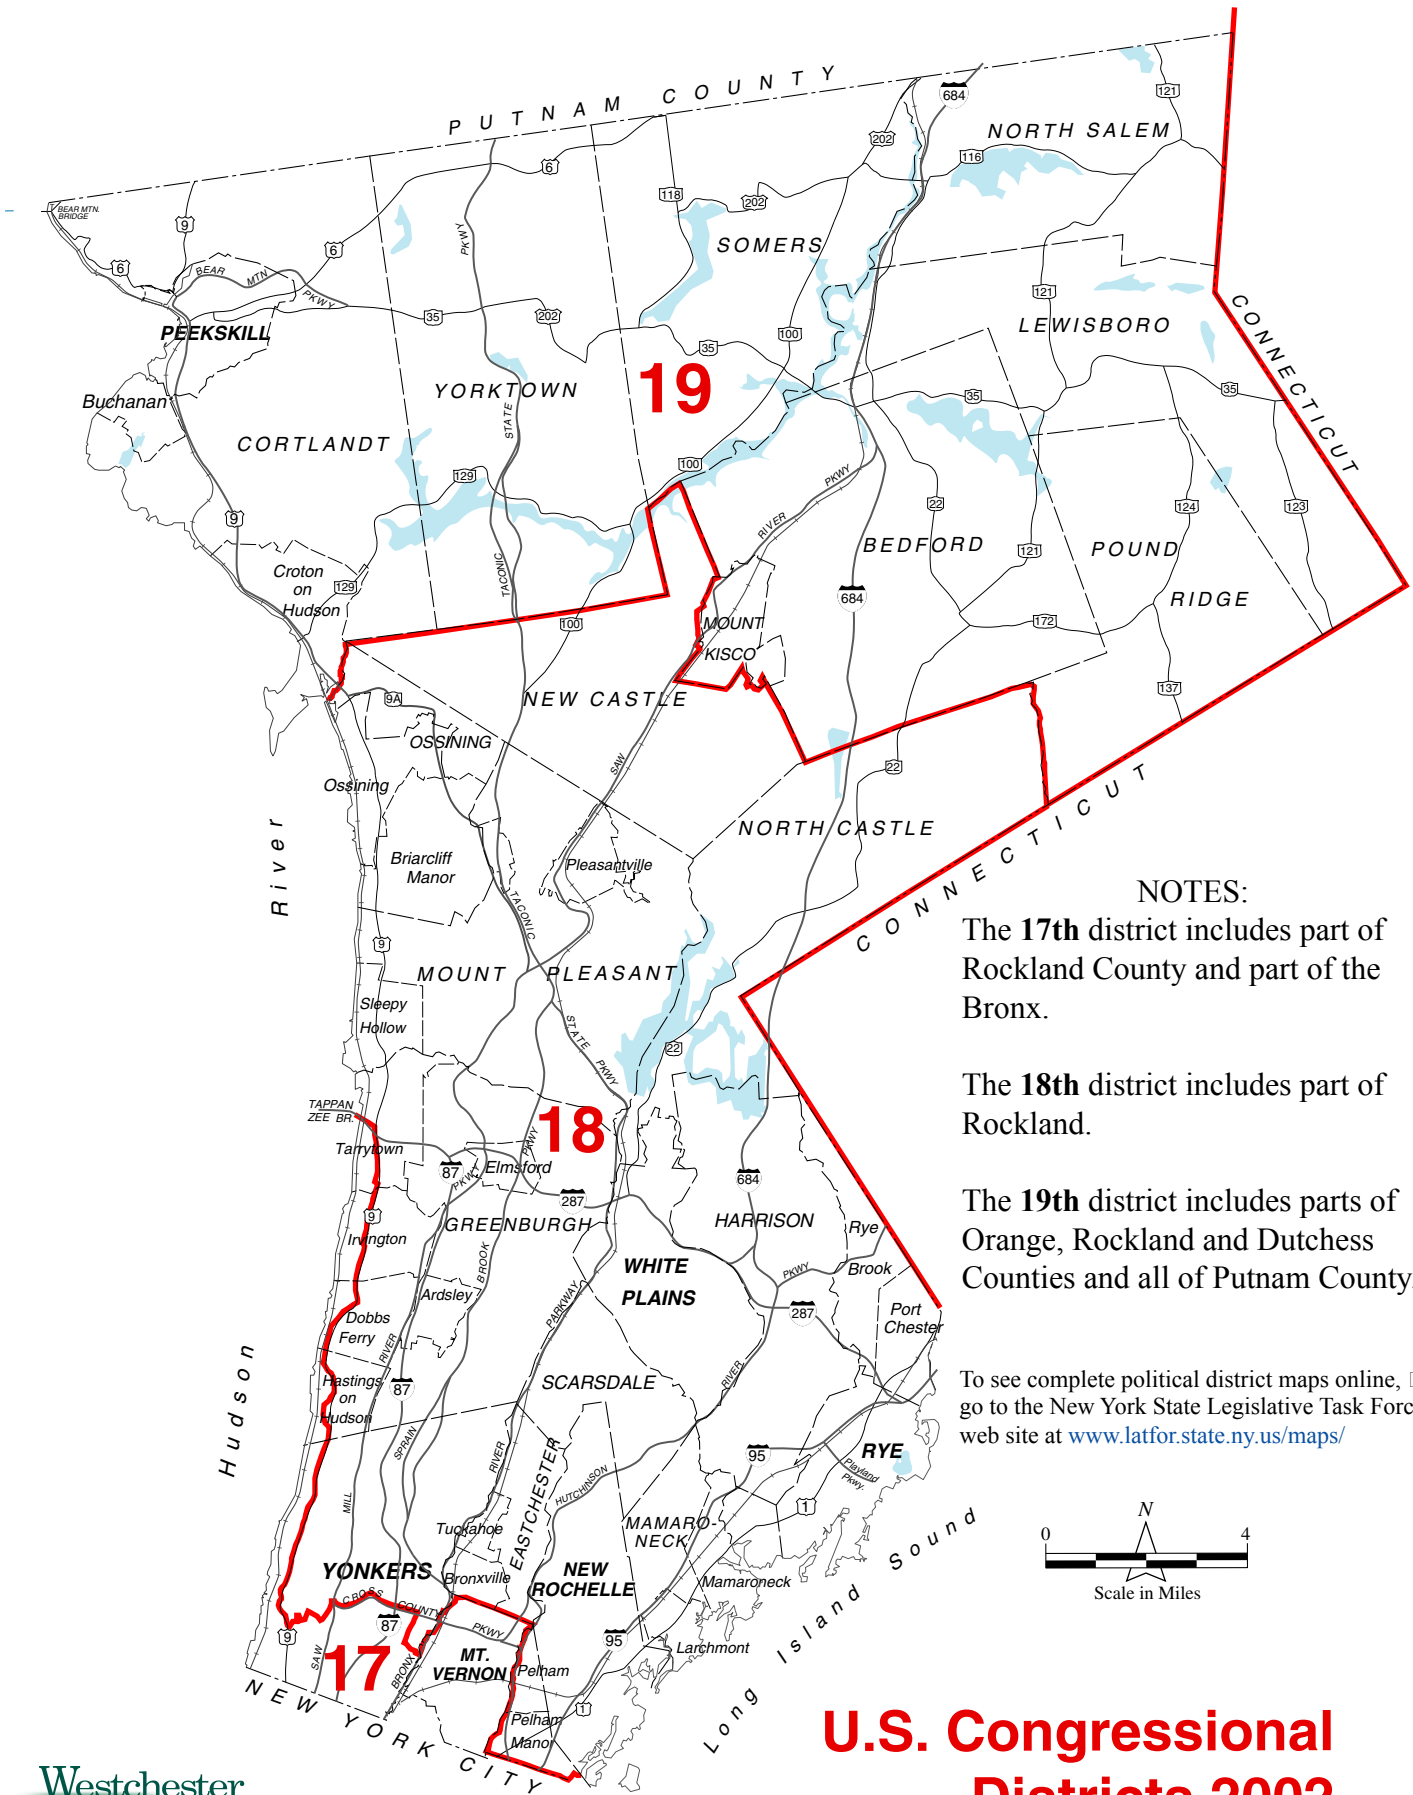

WESTCHESTER COUNTY, NEW YORK

NOTES:

The **17th** district includes part of Rockland County and part of the Bronx.

The **18th** district includes part of Rockland.

The **19th** district includes parts of Orange, Rockland and Dutchess Counties and all of Putnam County.

To see complete political district maps online, go to the New York State Legislative Task Force web site at www.latfor.state.ny.us/maps/

U.S. Congressional Districts 2002