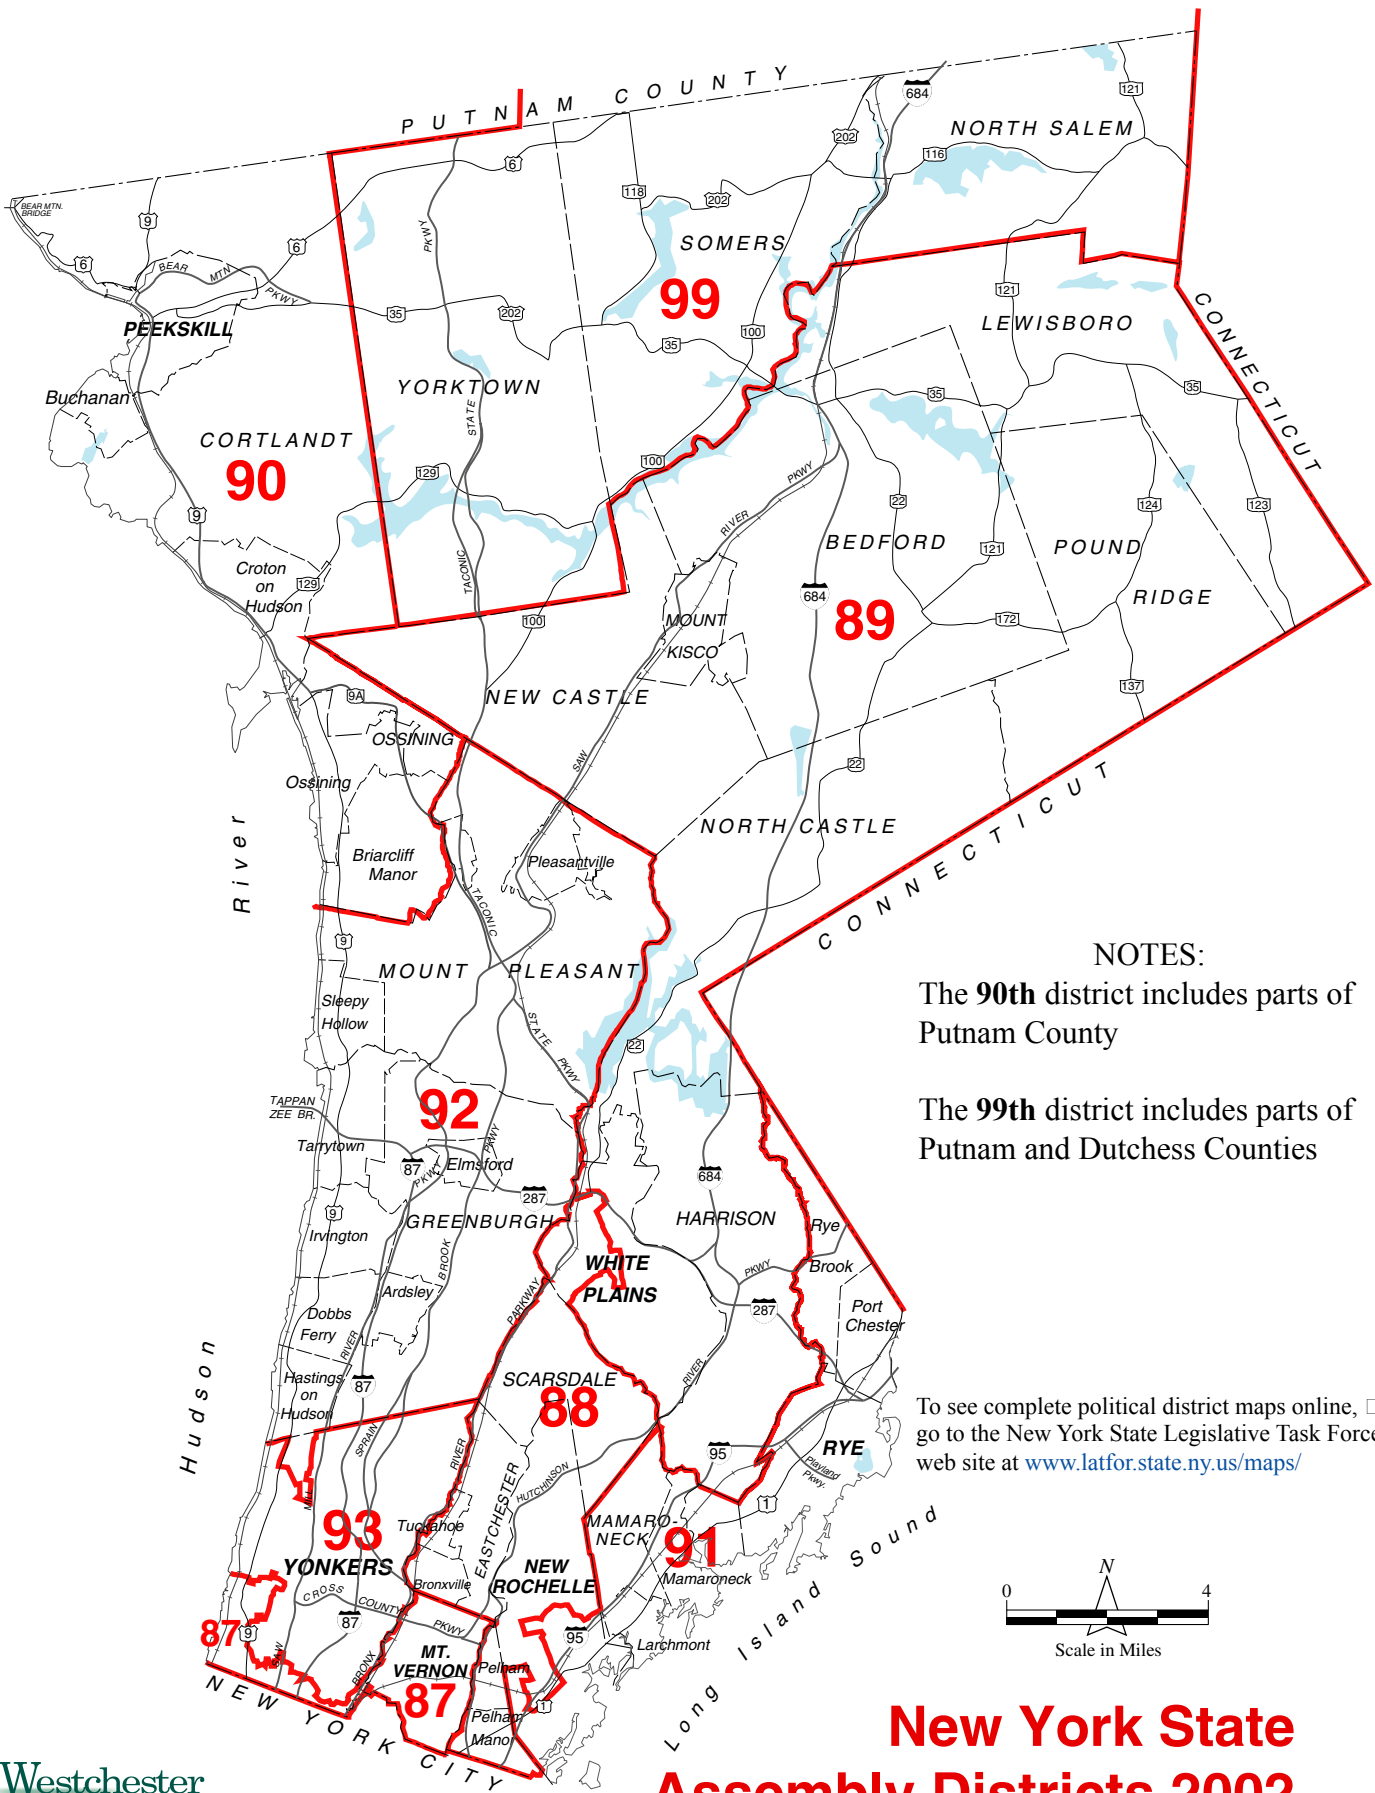

WESTCHESTER COUNTY, NEW YORK

NOTES:

The **90th** district includes parts of Putnam County

The **99th** district includes parts of Putnam and Dutchess Counties

To see complete political district maps online, go to the New York State Legislative Task Force web site at www.latfor.state.ny.us/maps/

New York State Assembly Districts 2002